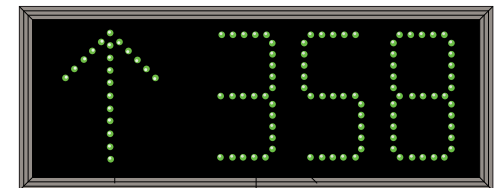

Direct-View LED Traffic Controller SA718GGGR-E546

PRODUCT NUMBER

21653

CABINET DIMENSIONS

7" H x 18" W x 2.5" D

ILLUMINATION SOURCE

Super bright, wide viewing angle LEDs
Available in green, red, blue, amber, and white LEDs
Messages "blankout" when turned off, eliminating confusion
Long life, solid state lighting

Standard Cabinet Color: Duranodic Bronze
Custom colors available upon request

Product View

NOTE: Sign image may not exactly represent the finished product. For illustration purposes only.

MESSAGE	LED COLOR	HEIGHT	AMPS
1 DIGIT 7 SEGMENT DISPLAY	30° x 70° Red Oval	5.0"	0.02
LEFT ARROW	30° x 70° Green Oval	5.0"	0.02
RIGHT ARROW	30° x 70° Green Oval	5.0"	0.02
UP ARROW	30° x 70° Green Oval	5.0"	0.02
4 DIGIT 7 SEGMENT DISPLAY	30° x 70° Green Oval	5.0"	0.03