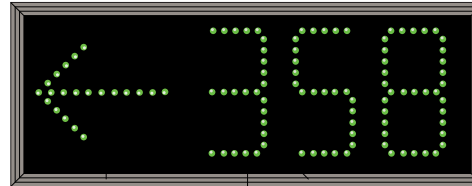

Direct-View LED Traffic Controller SA718GGGR-E546

PRODUCT NUMBER

21653

CABINET DIMENSIONS

7" H x 18" W x 2.5" D

ILLUMINATION SOURCE

Super bright, wide viewing angle LEDs
Available in green, red, blue, amber, and white LEDs
Messages "blankout" when turned off, eliminating confusion
Long life, solid state lighting

Standard Cabinet Color: Duranodic Bronze
Custom colors available upon request

Product View

NOTE: Sign image may not exactly represent the finished product. For illustration purposes only.

MESSAGE	LED COLOR	HEIGHT	AMPS
1 DIGIT 7 SEGMENT DISPLAY	30° x 70° Red Oval	5.0"	0.02
LEFT ARROW	30° x 70° Green Oval	5.0"	0.02
RIGHT ARROW	30° x 70° Green Oval	5.0"	0.02
UP ARROW	30° x 70° Green Oval	5.0"	0.02
4 DIGIT 7 SEGMENT DISPLAY	30° x 70° Green Oval	5.0"	0.03