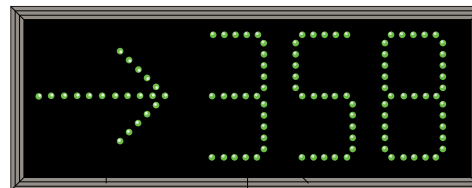

Direct-View LED Traffic Controller SA718GGGR-E546

PRODUCT NUMBER

21653

CABINET DIMENSIONS

7" H x 18" W x 2.5" D

ILLUMINATION SOURCE

Super bright, wide viewing angle LEDs
Available in green, red, blue, amber, and white LEDs
Messages "blankout" when turned off, eliminating confusion
Long life, solid state lighting

Standard Cabinet Color: Duranodic Bronze
Custom colors available upon request

Product View

NOTE: Sign image may not exactly represent the finished product. For illustration purposes only.

MESSAGE	LED COLOR	HEIGHT	AMPS
1 DIGIT 7 SEGMENT DISPLAY	30° x 70° Red Oval	5.0"	0.02
LEFT ARROW	30° x 70° Green Oval	5.0"	0.02
RIGHT ARROW	30° x 70° Green Oval	5.0"	0.02
UP ARROW	30° x 70° Green Oval	5.0"	0.02
4 DIGIT 7 SEGMENT DISPLAY	30° x 70° Green Oval	5.0"	0.03