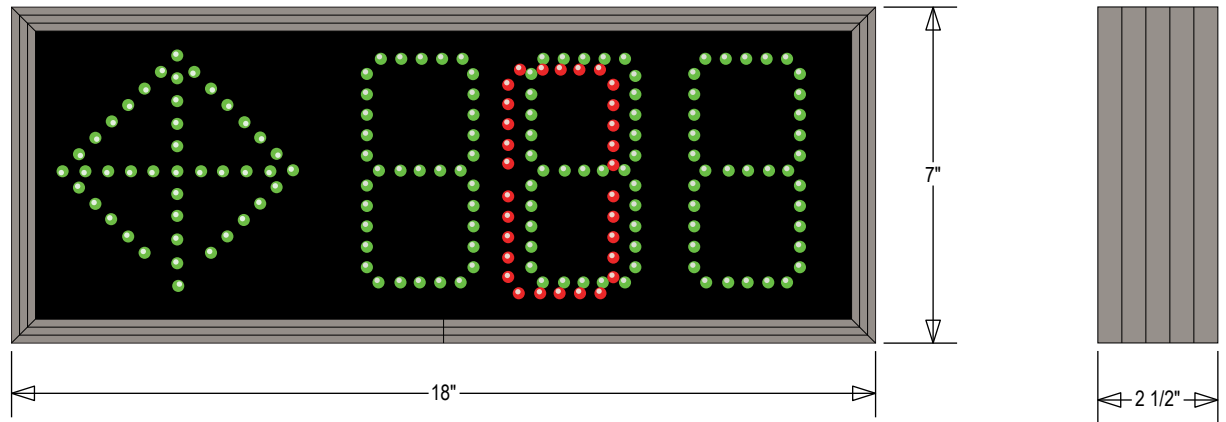

Direct-View LED Traffic Controller SA718GGGR-E546

PRODUCT NUMBER

21653

CABINET DIMENSIONS

7" H x 18" W x 2.5" D

ILLUMINATION SOURCE

Super bright, wide viewing angle LEDs
Available in green, red, blue, amber, and white LEDs
Messages "blankout" when turned off, eliminating confusion
Long life, solid state lighting

CONSTRUCTION

Faces: Single Faced Sign
Extrusion (TCL): Slim line continuous, corrosion resistant, aluminum housing 2.5" deep
Face Material: Impact Resistant, smoked tinted Polycarbonate 1/8" thick.

FINISH

Standard Cabinet Color: Duranodic Bronze
Custom colors available upon request

Product View

NOTE: Sign image may not exactly represent the finished product. For illustration purposes only.

MESSAGE	LED COLOR	HEIGHT	AMPS
1 DIGIT 7 SEGMENT DISPLAY	30° x 70° Red Oval	5.0"	0.02
LEFT ARROW	30° x 70° Green Oval	5.0"	0.02
RIGHT ARROW	30° x 70° Green Oval	5.0"	0.02
UP ARROW	30° x 70° Green Oval	5.0"	0.02
4 DIGIT 7 SEGMENT DISPLAY	30° x 70° Green Oval	5.0"	0.03