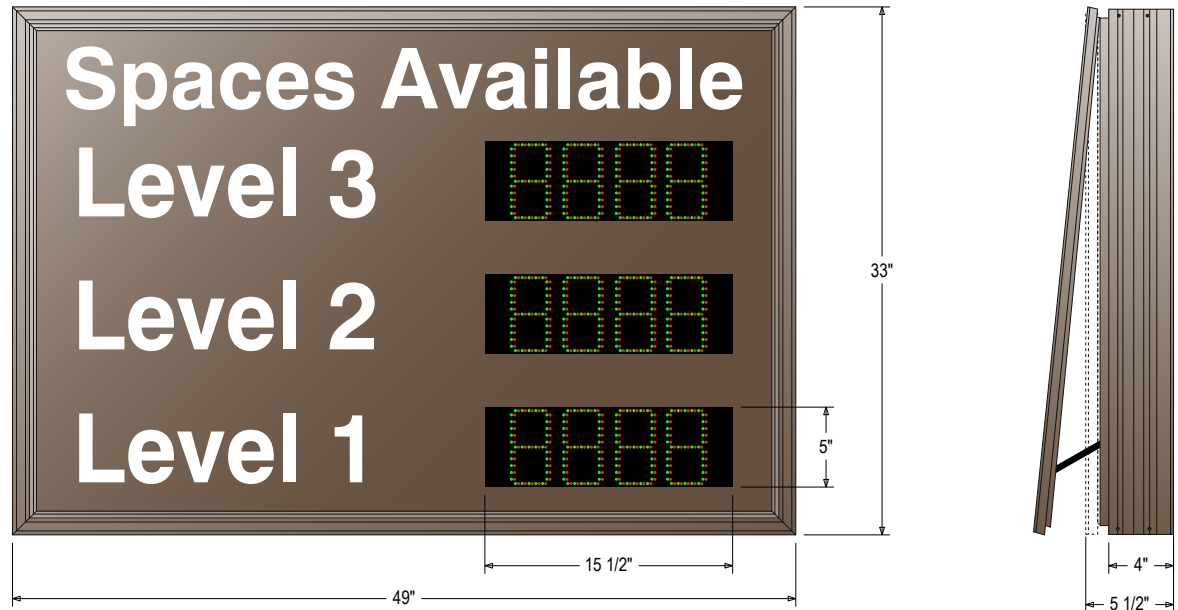

Direct-View LED Traffic Controller SA3349RG-03

PRODUCT NUMBER

9926

CABINET DIMENSIONS

33" H x 49" W x 5.5" D

ILLUMINATION SOURCE

Super bright, wide viewing angle LEDs
Available in green, red, blue, amber, and white LEDs
Messages "blankout" when turned off, eliminating confusion
Long life, solid state lighting

ELECTRICAL

Conduit Placement - Communications Bottom Left / Electrical Bottom Right
Note: Communications and Electrical MUST Be In Separate Conduits

CONSTRUCTION

Faces: Single Faced Sign
Extrusions (SA): Mitered extruded aluminum housing 5.5" deep
Continuous integrated extruded aluminum front hinged panel
Face Plate - 0.125" Aluminum with routed windows
Back Plate - 0.125" Aluminum

FINISH

Standard Cabinet Color: Duranodic Bronze
Custom colors available upon request

Product View

NOTE: Sign image may not exactly represent the finished product. For illustration purposes only.