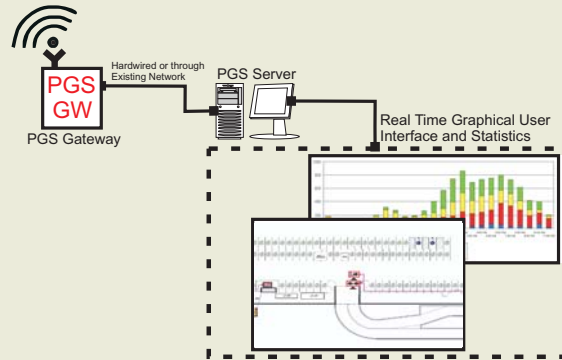

DATASHEET

Parking Guidance Systems

TCS Parking Guidance Systems use the latest technology to detect, monitor, and guide vehicles and motorists to available parking in the most efficient way possible. All of the TCS Parking Guidance System solutions can be integrated to meet any application and customer's requirements.

Our products are all compatible with the TCS Parking Guidance System software allowing the customer to view a graphical user interface displaying overall system operation, device status, and important statistical information.

Wireless system communication eliminates the need for extensive cabling reducing costs and making our systems highly attractive for any type of customer application.

TCS Parking Guidance System Software