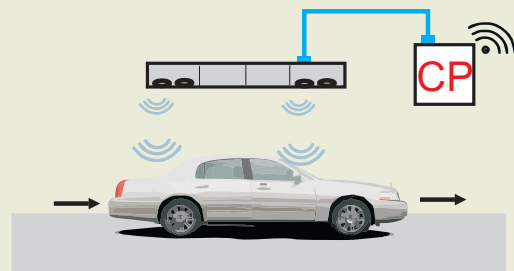

DATASHEET

Parking Guidance Systems

TCS Parking Guidance Systems use the latest technology to detect, monitor, and guide vehicles and motorists to available parking in the most efficient way possible. All of the TCS Parking Guidance System solutions can be integrated to meet any application and customer's requirements.

Our products are all compatible with the TCS Parking Guidance System software allowing the customer to view a graphical user interface displaying overall system operation, device status, and important statistical information.

Wireless system communication eliminates the need for extensive cabling reducing costs and making our systems highly attractive for any type of customer application.

TCS Parking Guidance System Software