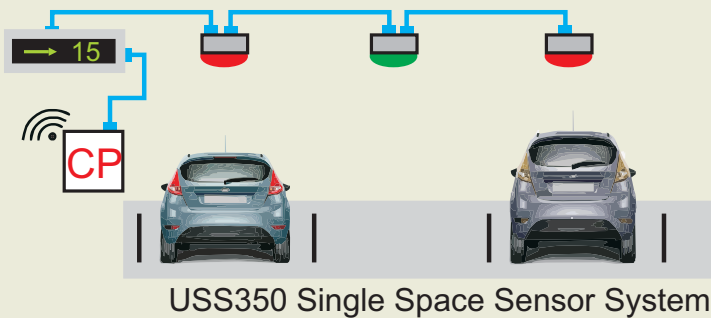

DATASHEET

Parking Guidance Systems

TCS Parking Guidance Systems use the latest technology to detect, monitor, and guide vehicles and motorists to available parking in the most efficient way possible. All of the TCS Parking Guidance System solutions can be integrated to meet any application and customer's requirements.

Our products are all compatible with the TCS Parking Guidance System software allowing the customer to view a graphical user interface displaying overall system operation, device status, and important statistical information.

Wireless system communication eliminates the need for extensive cabling reducing costs and making our systems highly attractive for any type of customer application.