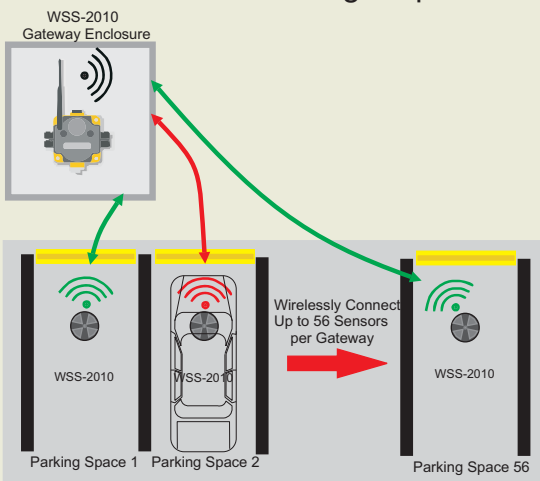

USS350 Single Space Sensor System

WSS-2010 Wireless Parking Space Sensor System