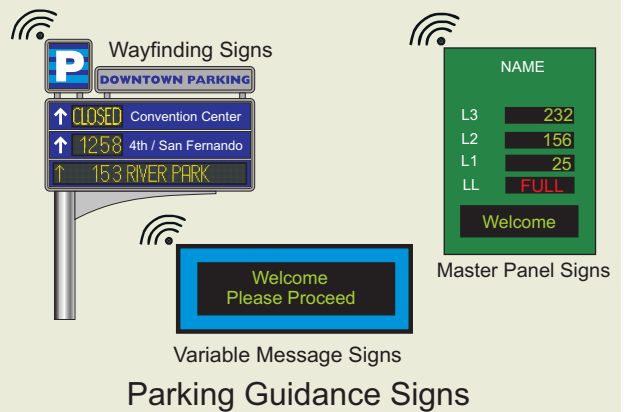

DATASHEET

Parking Guidance Systems

TCS Parking Guidance Systems use the latest technology to detect, monitor, and guide vehicles and motorists to available parking in the most efficient way possible. All of the TCS Parking Guidance System solutions can be integrated to meet any application and customer's requirements.

Our products are all compatible with the TCS Parking Guidance System software allowing the customer to view a graphical user interface displaying overall system operation, device status, and important statistical information.

Wireless system communication eliminates the need for extensive cabling reducing costs and making our systems highly attractive for any type of customer application.

TCS Parking Guidance System Software

USDS300 Directional Sensor System

USS350 Single Space Sensor System

WSS-2010 Wireless Parking Space Sensor System

Parking Guidance Signs

WRS-2010 Wireless Roadway Sensor