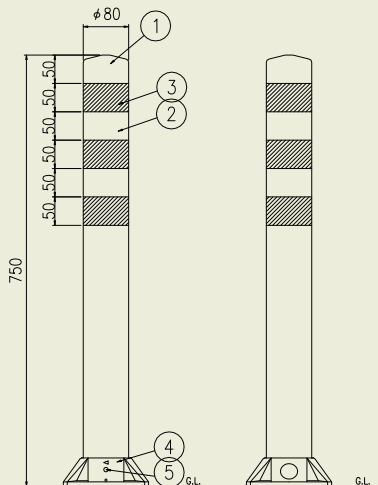

# TCS Delineation Posts

## TCS-DP

Delineation posts create a “counting point” for accurate system counts by controlling traffic speed and proper lane travel throughout the parking facility. The delineation posts are composed of flexible polyurethane plastic which quickly restore back to upright position after being driven over.

### Product Highlights

- Quick connect for fast installation
- Choose from adhesive to anchor base
- No maintenance required
- Designed for daily traffic abuse
- 3 high reflective bands
- Reflective base
- Strong and durable spin weld design

Sample Lane Delineation Layout