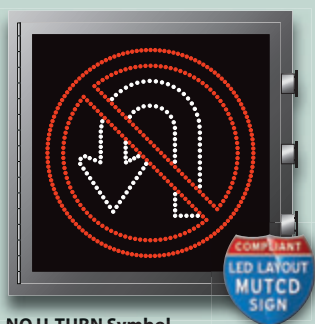

Highway Signage

MUT and DOT Series

OPEN | CLOSED
DOT1866WW-100
8610

DO NOT ENTER Symbol
MUTCD R5-1
MUT2424RW-A846
7739

Highway Signage

Make traffic control safer and more efficient with high-quality lane control signage, as well as regulatory and warning signs for bridges, tunnels, tollways, and weigh stations. Our unique ability to customize any LED sign for the transportation industry, coupled with our willingness to do whatever it takes to make sure your project is completed to perfection, is what makes us different from all other sign manufacturers.

Using narrow-angled LEDs and large multi-stroked characters to achieve a maximum viewing distance of more than 1,000 feet in all lighting conditions, including direct sunlight. Environmentally friendly, our low-power consuming signs are made to withstand extreme stress in high-vibratory conditions, such as toll plazas. Signs are made from corrosion resistant materials and can be housed in our water-tight enclosure, ideal for harsh weather and rugged conditions.

Signage Designed to Meet MUTCD Specifications

Signs Available in All Standard MUTCD Sizes

NO U-TURN Symbol
MUTCD R3-4
MUT2424RW-A872
8555

NO LEFT TURN Symbol
MUTCD R3-2
MUT2424RW-626
8125

Additional Product Info

Quick Index

Sign Samples	See Pages 2 - 7	TCL Direct-View LED Signs	See Pages 14 - 15
Level Status / Spaces Available	Pages 8 - 9	MUTCD / DOT Signs	Pages 16 - 17
RedStorm Differential Counter	Pages 10 - 11	Mounting	Pages 18 - 19
TCL / TCIL Traffic Controllers	Pages 12 - 13	Accessories	Page 20