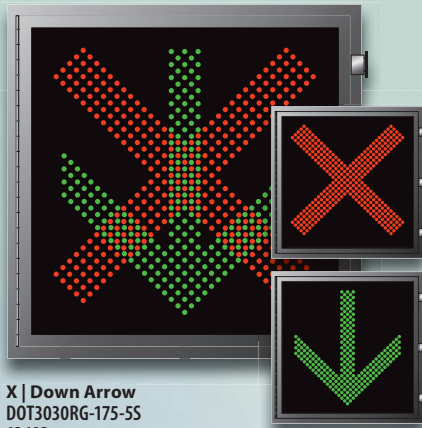

X | Down Arrow
DOT3030RG-175-5S
13602 (Overlaid)